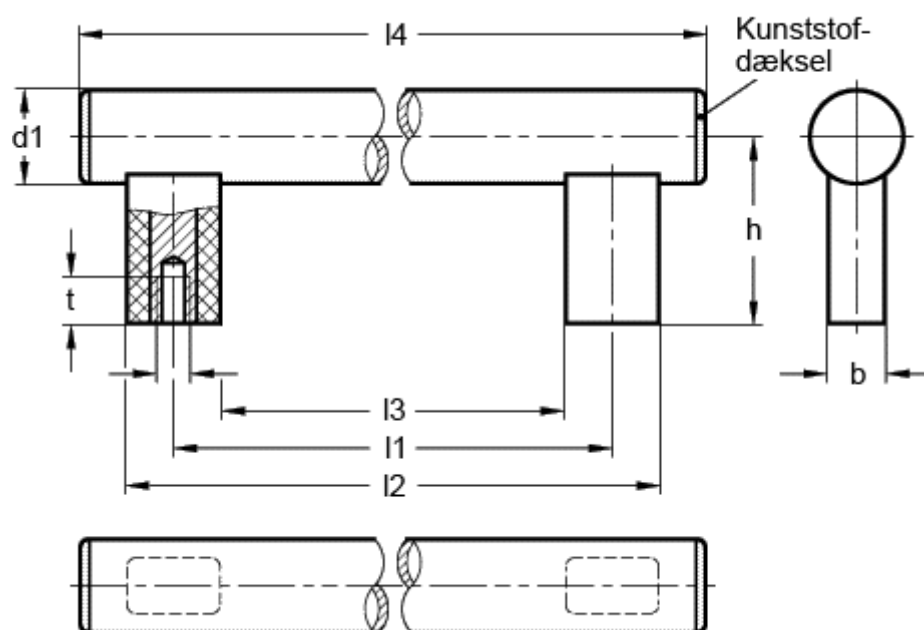

Article number: 201142500

Description: E+G Handle GN 666-30-M6-500-SW

Measures

$b = 18$

$t \text{ min} = 15$

$d1 = 30$

$d2 = M6$

$h = 60$

$l1 = 500$

$l2 = 530$

$l3 = 470$

$l4 = 565$